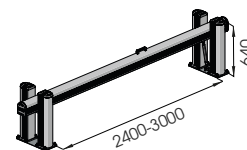

DOCK GATE

**M12
GALVANISED STEEL**

- DOCK GATE L** 2400-2600
- DOCK GATE XL** 2605-2800
- DOCK GATE XXL** 2805-3000

Packing Colour **to be defined**
 B M

Equipped with accessories