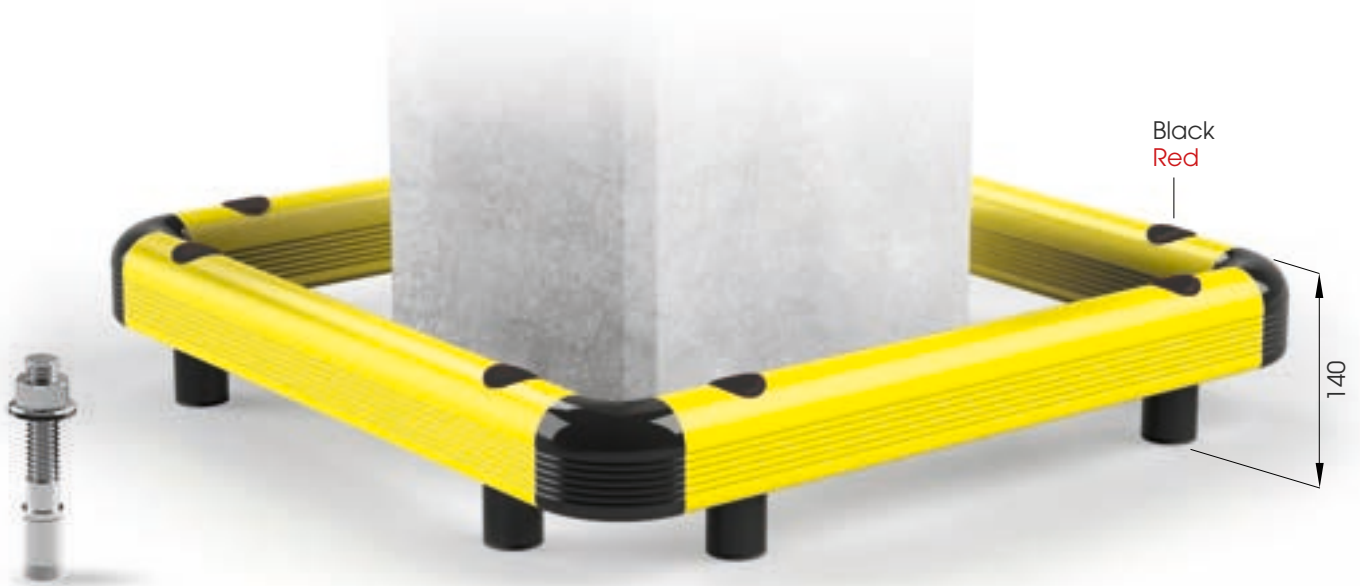

# COLUMN PROTECTION 90

DIFFERENT SIZES ON REQUEST

M16  
STAINLESS STEEL

**COPRO 90**

Also 2/3 SIDES available

Equipped with accessories

Packing Colour **unpacked on pallet**

B M