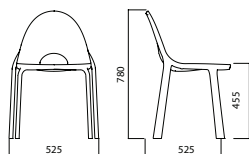

— IT LENDS CHEERFULNESS AND IRONY TO PUBLIC SPACES LIKE BARS, PUBS, AND RESTAURANTS. TOTALLY RECYCLABLE DESIGN PRODUCT.

**DROP CHAIR**

RIVESTIMENTO  
Upholstery

IMPILABILITÀ  
Stackability

ESTERNO  
Outdoor