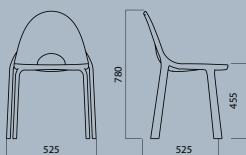

DROP

# DROP

DESIGN:  
ORLANDINI&RADICE

---

ONE-PIECE GLASS-FIBRE REINFORCED POLYPROPYLENE CHAIR. STACKABLE. PERFECTLY SUITABLE FOR OUTDOOR USE. THE SEAT FEATURES A CENTRAL HOLE FACILITATING RAINWATER DRAINAGE.