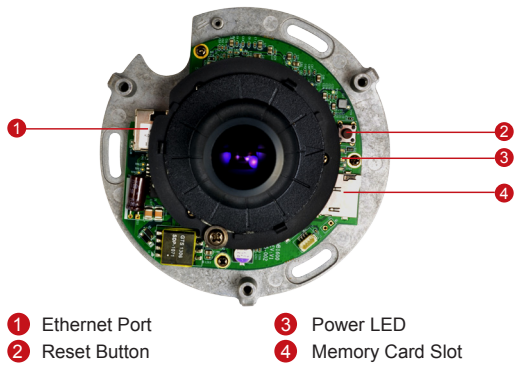

PHOTO INDICATION