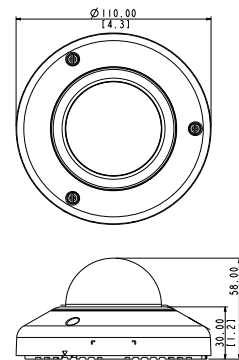

## 5MP Indoor Mini Fisheye Dome with Basic WDR, Fixed Lens

- 5 Megapixel
- Fixed Lens with f1.19mm / F2.0
- Basic WDR (74 dB)
- 15 fps at 2592 x 1944
- 180/360° Fisheye View
- Vandal Resistant (IK08)

### PHOTO INDICATION

### DIMENSION DIAGRAM

Unit: mm [inch]