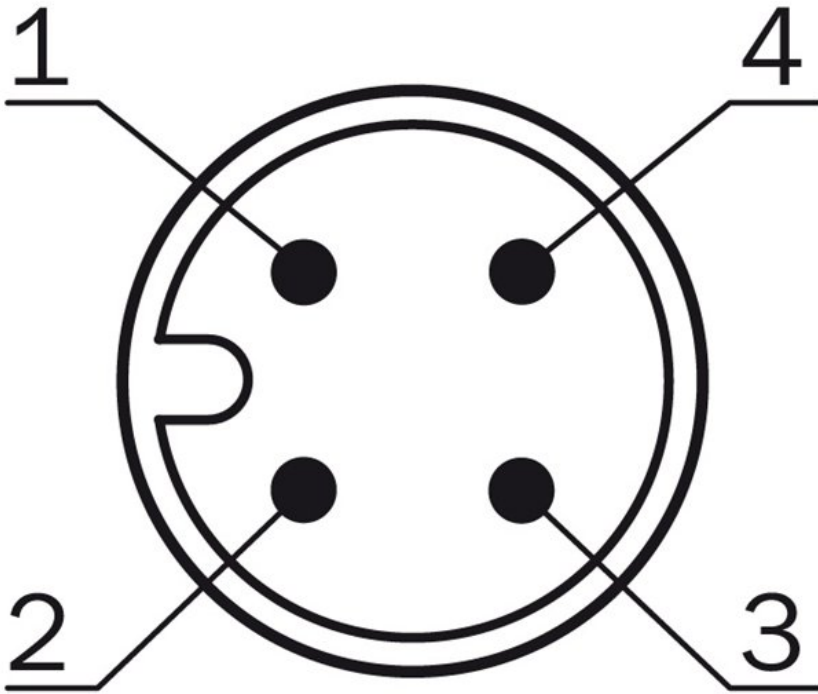

## Connection diagram Ethernet

Connection diagram power supply

Connection type Ethernet

**Australia**

Phone +61 3 9457 0600  
1800 33 48 02 – tollfree  
E-Mail sales@sick.com.au

**Belgium/Luxembourg**

Phone +32 (0)2 466 55 66  
E-Mail info@sick.be