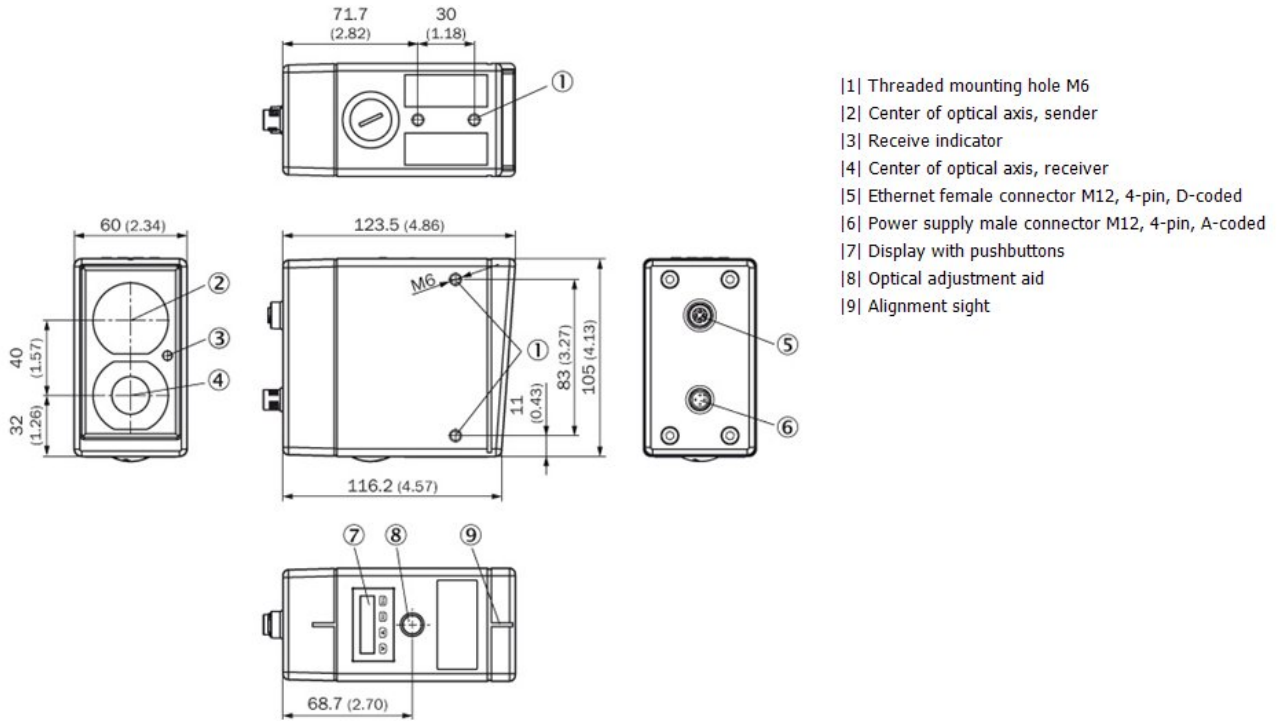

Connection type: 1 x Ethernet female connector M12, 4-pin, D-coded
1 x power supply male connector M12, 4-pin, A-coded

Frequency: F1

Ambient data

Enclosure rating: IP 65

Protection class: III

Electromagnetic compatibility (EMC): EN 61000-6-2/EN 61000-6-4 ¹⁾

Ambient operating temperature: -20 °C ... +55 °C

Storage temperature: -40 °C ... +75 °C

Max. rel. humidity (not condensing): 90 %, non-condensing

¹⁾ This is a Class A device. This device can cause radio interference in living quarters.

Dimensional drawing