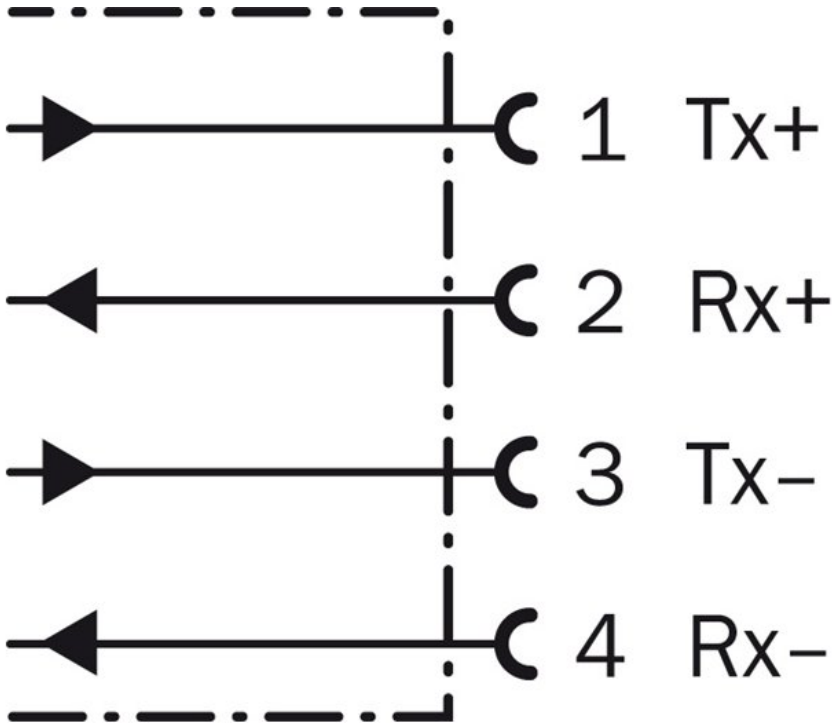

Connection diagram Ethernet