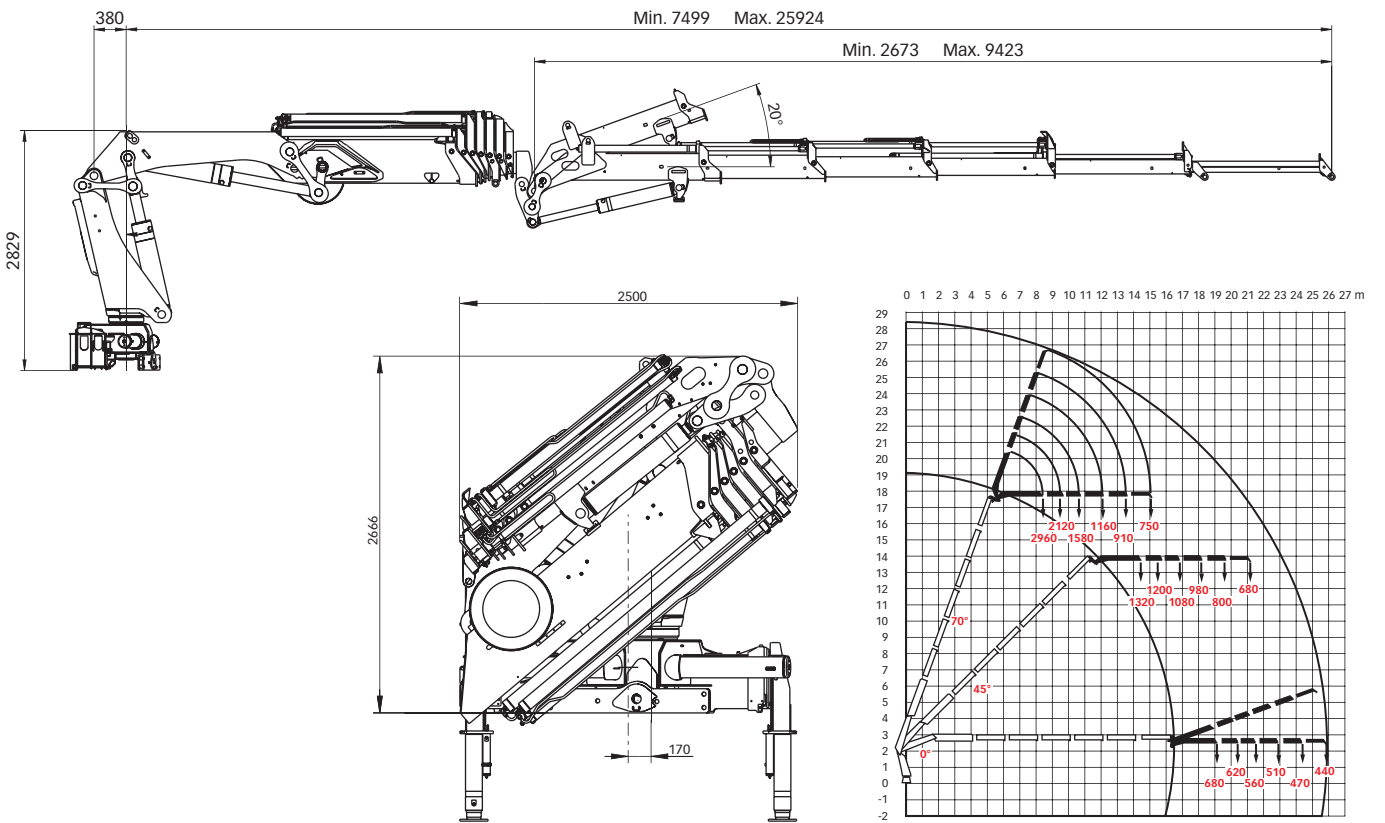

Hiab XS 422 E-6 HiPro jib 100X-5