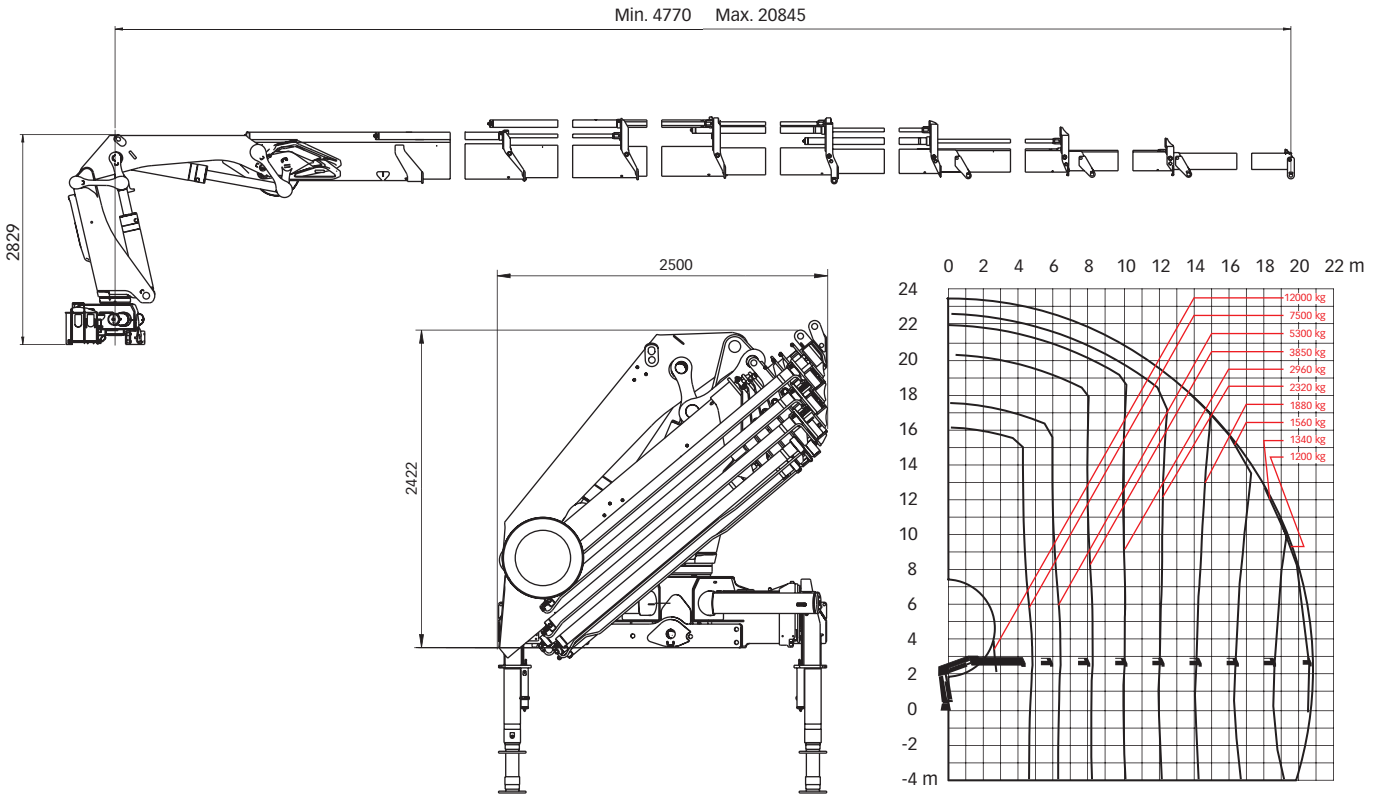

Hiab XS 422 E-8 HiPro