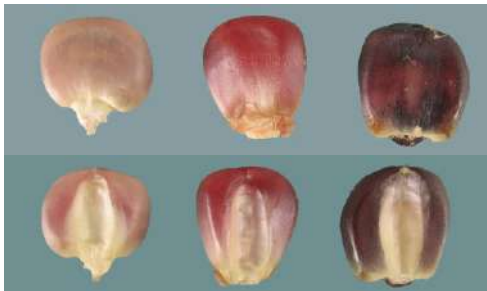

Gebrekkige mieliepitte - Rypbeskadig
Defective maize kernels - Frost damaged

Gebrekkige mieliepitte - Uitgeloop
Defective maize kernels - Sprouted

Gebrekkige mieliepitte - Verkleur
Defective maize kernels - Discoloured

Gebrekkige mieliepitte - Verskrimpel
Defective maize kernels - Shrivelled

Gebrekkige mieliepitte - Waterbeskadig
Defective maize kernels - Water damaged

Koffiegevlekte mieliepitte - Nie gebrekkig
Coffee stained maize kernels - Not defective

Mieliepitte van 'n ander kleur by witmielies

Maize kernels of another colour in white maize

Mieliepitte van 'n ander kleur by witmielies
(lemmetjie)

Maize kernels of another colour in white maize
(lime)

Mieliepitte van 'n ander kleur by witmielies
(Zulu rooi)

Maize kernels of another colour in white maize
(Zulu red)

Mieliepitte van 'n ander kleur by witmielies
(bloody butcher) - Nie gebrekkig

Maize kernels of another colour in white
maize – (bloody butcher) - Not defective