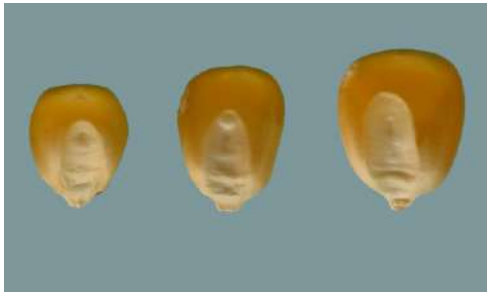

Gebrekkige mieliepitte - Knaagdierbeskadig
Defective maize kernels - Rodent damaged

Gebrekkige mieliepitte - Krytagtig
Defective maize kernels - Chalky

Gebrekkige mieliepitte - Rypbeskadig
Defective maize kernels - Frost damaged

Gebrekkige mieliepitte - Rypbeskadig
Defective maize kernels - Frost damaged

Gebrekkige mieliepitte - Uitgeloop
Defective maize kernels - Sprouted

Gebrekkige mieliepitte - Verkleur
Defective maize kernels - Discoloured

Gebrekkige mieliepitte - Verskrimpel
Defective maize kernels - Shrivelled

Gebrekkige mieliepitte - Waterbeskadig
Defective maize kernels - Water damaged

Koffiegevlekte mieliepitte - Nie gebrekkig
Coffee stained maize kernels - Not defective

Mieliepitte van 'n ander kleur by witmielies

Maize kernels of another colour in white maize

Mieliepitte van 'n ander kleur by witmielies
(lemmetjie)

Maize kernels of another colour in white maize
(lime)

Mieliepitte van 'n ander kleur by witmielies
(Zulu rooi)