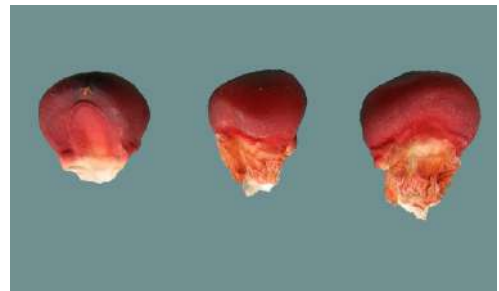

Gebrekkige mieliepitte - Verskrimpel
Defective maize kernels - Shrivelled

Gebrekkige mieliepitte - Waterbeskadig
Defective maize kernels - Water damaged

Koffiegevlekte mieliepitte - Nie gebrekkig
Coffee stained maize kernels - Not defective

Mieliepitte van 'n ander kleur by witmielies

Maize kernels of another colour in white maize

Mieliepitte van 'n ander kleur by witmielies
(lemmetjie)

Maize kernels of another colour in white maize
(lime)

Mieliepitte van 'n ander kleur by witmielies
(Zulu rooi)

Maize kernels of another colour in white maize
(Zulu red)

Mieliepitte van 'n ander kleur by witmielies
(bloody butcher) - Nie gebrekkig

Maize kernels of another colour in white
maize – (bloody butcher) - Not defective

Oksidasie gevlekte mieliepitte - Nie gebrekkig

Oxidation stained maize kernels - Not defective

Verkleuring by aanhegtingspunt - Nie gebrekkig

Discolouration at the tip cap - Not defective

Verrooide mieliepitte - Nie gebrekkig