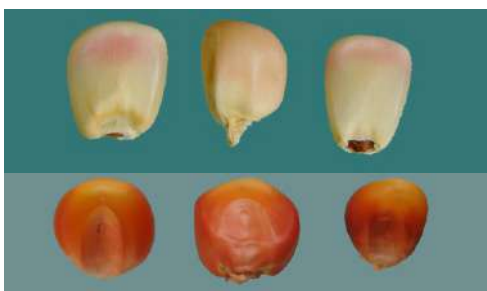

Mieliepitte van 'n ander kleur by witmielies

Maize kernels of another colour in white maize

Mieliepitte van 'n ander kleur by witmielies
(lemmetjie)

Maize kernels of another colour in white maize
(lime)

Mieliepitte van 'n ander kleur by witmielies
(Zulu rooi)

Maize kernels of another colour in white maize
(Zulu red)

Mieliepitte van 'n ander kleur by witmielies
(bloody butcher) - Nie gebrekkig

Maize kernels of another colour in white
maize – (bloody butcher) - Not defective

Oksidasie gevlekte mieliepitte - Nie gebrekkig

Oxidation stained maize kernels - Not defective

Verkleuring by aanhegtingspunt - Nie gebrekkig

Discolouration at the tip cap - Not defective

Verrooide mieliepitte - Nie gebrekkig