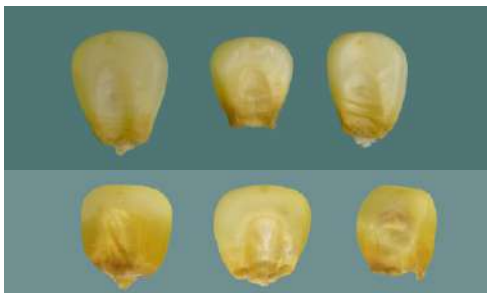

Gebrekkige mieliepitte - Kopvrot
Defective maize kernels - Ear-rot

Gebrekkige mieliepitte - Hittebeskadig
Defective maize kernels - Heat damaged

Gebrekkige mieliepitte - Insekbeskadig
Defective maize kernels - Insect damaged

Gebrekkige mieliepitte - Knaagdierbeskadig
Defective maize kernels - Rodent damaged

Gebrekkige mieliepitte - Krytagtig
Defective maize kernels - Chalky

Gebrekkige mieliepitte - Rypbeskadig
Defective maize kernels - Frost damaged

Gebrekkige mieliepitte - Rypbeskadig
Defective maize kernels - Frost damaged

Gebrekkige mieliepitte - Uitgeloop
Defective maize kernels - Sprouted

Gebrekkige mieliepitte - Verkleur
Defective maize kernels - Discoloured

Gebrekkige mieliepitte - Verskrimpel
Defective maize kernels - Shrivelled

Gebrekkige mieliepitte - Waterbeskadig
Defective maize kernels - Water damaged

Koffiegevlekte mieliepitte - Nie gebrekkig
Coffee stained maize kernels - Not defective