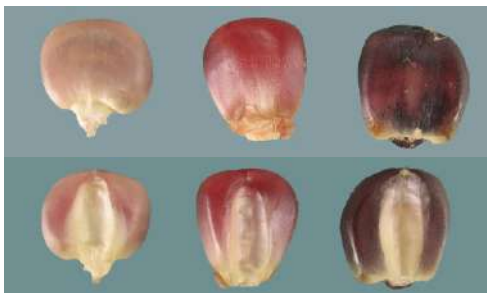

Gebrekkige mieliepitte - Rypbeskadig
Defective maize kernels - Frost damaged

Gebrekkige mieliepitte - Uitgeloop
Defective maize kernels - Sprouted

Gebrekkige mieliepitte - Verkleur
Defective maize kernels - Discoloured

Gebrekkige mieliepitte - Verskrimpel
Defective maize kernels - Shrivelled

Gebrekkige mieliepitte - Waterbeskadig
Defective maize kernels - Water damaged

Koffiegevlekte mieliepitte - Nie gebrekkig
Coffee stained maize kernels - Not defective

Mieliepitte van 'n ander kleur by witmielies

Maize kernels of another colour in white maize

Mieliepitte van 'n ander kleur by witmielies
(lemmetjie)

Maize kernels of another colour in white maize
(lime)

Mieliepitte van 'n ander kleur by witmielies
(Zulu rooi)

Maize kernels of another colour in white maize
(Zulu red)

Mieliepitte van 'n ander kleur by witmielies
(bloody butcher) - Nie gebrekkig

Maize kernels of another colour in white
maize – (bloody butcher) - Not defective